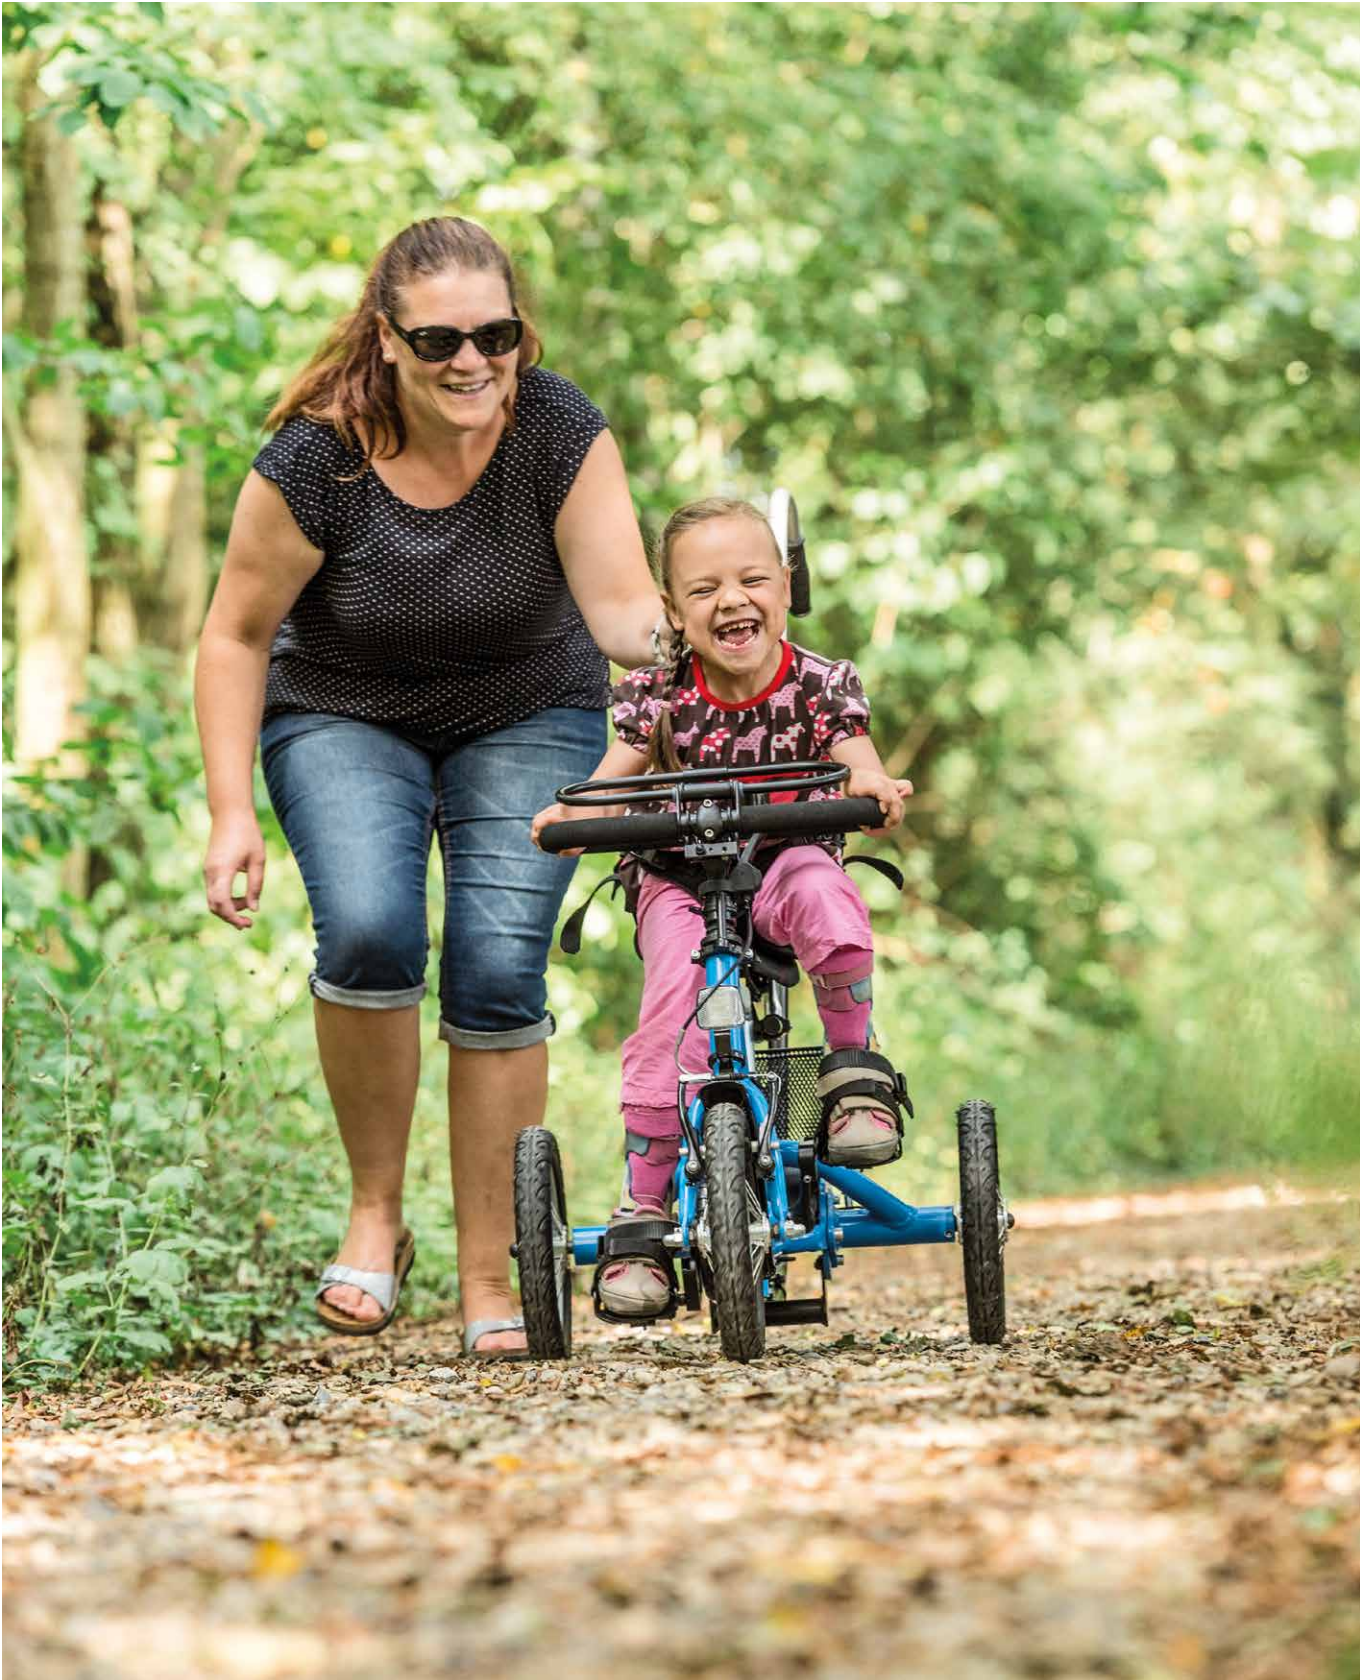

## Let's go for a little ride.

GMFCS  
Levels I-V

kg  
max. 120

30-98.5 cm

16-23 cm

**I am your cool tricycle.** I can be there for you whenever you want to take a ride around your streets or a lake. It's fun, but we also train and mobilise your joints, musculature and your circulation. You can also select me in very different versions, saddle sizes, handlebar types and colours. Your age doesn't matter, because I am available in lots of different sizes: for children, adolescents and adults.

# momo tricycle.

**Support**  
for keeping the upper body upright.

**Saddle**  
available in different shapes and sizes.

**Handlebars**  
available in many different designs.

**Optimised geometry**  
for easy transfer, a good sitting position and high manoeuvrability.

**High-quality chain guide**  
runs extremely quietly.

**Individual drive**  
from a rigid drive right up to 7-gear freewheel brake hub.

**Low access level as standard feature**  
permits the rider to climb on conveniently and also allows independent transfer.