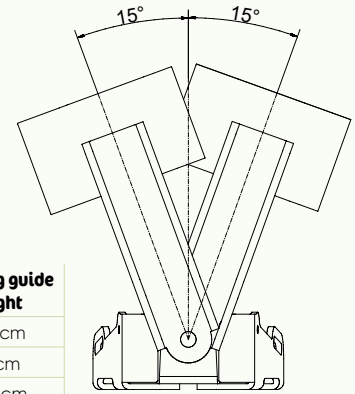

## Foot cups

<b>Foot fixing pedals</b> – with racing hooks and compensation weights 	<b>Home exerciser pedals</b> 	<b>Foot cups</b> – width adjustable, with fixing straps 						
Depth	Width		Min. front width	Max. front width	Min. rear width	Max. rear width	Length	
13cm	12cm		Size 1	8.7 cm	10.4 cm	5.7 cm	7.4 cm	17.4 cm
			Size 2	9.5 cm	12 cm	6.7 cm	9.2 cm	20.1 cm
			Size 3	11.5 cm	14 cm	8.1 cm	10.6 cm	23.8 cm
Upcharge / pair	Upcharge / pair	Price / pair						
<b>3700013</b> 84 €	<b>3700014</b> 58 €	Size 1 <b>(3701017)</b> 197 € Size 2 <b>(3702017)</b> 197 € Size 3 <b>(3704017)</b> 197 €						

## Foot cups with leg guidance

Foot cups with leg guidance – width adjustable and with fixing straps								
	Min. front width	Max. front width	Min. rear width	Max. rear width	Length	Min. leg guide height	Max. leg guide height	
<b>Size 1</b>	8.7 cm	10.4 cm	5.7 cm	7.4 cm	17.4 cm	15 cm	18.5 cm	
<b>Size 2</b>	9.5 cm	12 cm	6.7 cm	9.2 cm	20.1 cm	18 cm	22 cm	
<b>Size 3</b>	11.5 cm	14 cm	8.1 cm	10.6 cm	23.8 cm	21 cm	26 cm	
<b>Size 4</b>	11.5 cm	14 cm	8.1 cm	10.6 cm	23.8 cm	28 cm	36 cm	
	Price / pair							
Size 1 <b>(3701018)</b>								334 €
Size 2 <b>(3702018)</b>								334 €
Size 3 <b>(3703018)</b>								334 €
Size 4 <b>(3704018)</b>								334 €

**Foot cups with dynamic leg guidance**

**Foot cups with dynamic leg guidance**  
width adjustable and with fixing straps

	Min. front width	Max. front width	Min. rear width	Max. rear width	Length	Min. leg guide height	Max. leg guide height
<b>Size 1</b>	8.7 cm	10.4 cm	5.7 cm	7.4 cm	17.4 cm	15 cm	18.5 cm
<b>Size 2</b>	9.5 cm	12 cm	6.7 cm	9.2 cm	20.1 cm	18 cm	22 cm
<b>Size 3</b>	12 cm	15 cm	8.8 cm	11.8 cm	24 cm	20.5 cm	25.5 cm