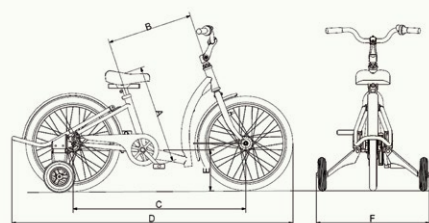

## The therapy bike for more balance.

- Aluminium frame with extra-low access point
- Rim brake with separate parking brake
- Angle adjustable handlebar stem
- Steering damper for stabilisation when moving straight on
- Drum brake in front wheel
- Stabiliser frame with dynamic supports and adjustable spring strength
- Incl. luggage carrier

### Dimensions - basic model

		12"	16"	20"	24"	26"
<b>A*</b>	Pedal to upper edge of saddle	30 - 38 cm	42 - 57.5 cm	50 - 64.5 cm	59 - 76.5 cm	71.5 - 87.5 cm
<b>A**</b>	Pedal to upper edge of saddle	33 - 41 cm	45 - 60 cm	52 - 68 cm	61 - 84 cm	73 - 95 cm
<b>B</b>	Saddle support tube to front tube	33 cm	39 cm	45 cm	53 cm	58 cm
<b>C</b>	Wheelbase	64 cm	76 cm	89 cm	104 cm	112 cm
<b>D</b>	Total length	99 cm	122 cm	148 cm	168 cm	178 cm
<b>E</b>	Access point height	16 cm	18 cm	20 cm	22 cm	23 cm
<b>F</b>	Total width	43 cm	52 cm	62 cm	71 cm	76 cm
	Max. load	35 kg	50 kg	65 kg	100 kg	100 kg
	Weight	10.5 kg	13 kg	15 kg	18 kg	20 kg