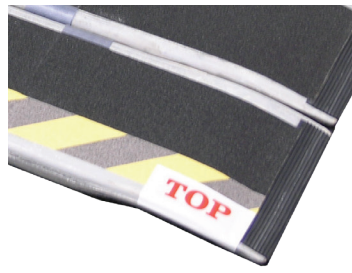

# Portable Ramps

DEPLOYED IN SECONDS

Invacare Portable Ramps are manufactured with a unique combination of uni-directional glass and carbon fibre materials to create an extremely strong and lightweight ramp suitable for a wide range of uses.

# Portable Ramps

- **Portable** - Invacare Portable Ramps can be quickly folded into a single compact unit - allowing for easy storage or transport in any vehicle or home environment
- **Lightweight** - Made from a unique combination of uni-directional glass and carbon fibre materials. Invacare Portable Ramps are very strong, yet light enough to be portable
- **Compact** - Multi-paneled design held together with a patented hinge system connected by webbing enabling Invacare Portable Ramps to fold with a concertina action, allowing for a much smaller width when folded
- **Safe** - Clearly marked and grip tape covered, Invacare Portable Ramps are also fitted with pads at the top and base. Invacare Portable Ramps provide a non-slip surface, for all weather conditions
- **Strong** - Invacare Portable Ramps are tested to AS/NZ Standards, up to 300kg!\* for security and peace of mind
- **Simple to use** - Invacare Portable Ramps require no assembly allowing the ramp to be deployed in seconds, and immediately ready for use!

## Features

Carry bag for Personal and Multipurpose models.

Marked 'TOP' to show head of ramp, grip tape, pads at both ends.

Multi-paneled, hinge system folds with a concertina action, allowing it to be folded to a single compact unit.