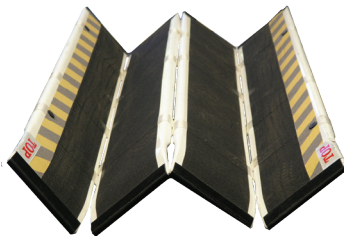

# Portable Ramps

DEPLOYED IN SECONDS

Invacare Portable Ramps are manufactured with a unique combination of uni-directional glass and carbon fibre materials to create an extremely strong and lightweight ramp suitable for a wide range of uses.

# Portable Ramps

- **Portable** - Invacare Portable Ramps can be quickly folded into a single compact unit - allowing for easy storage or transport in any vehicle or home environment
- **Lightweight** - Made from a unique combination of uni-directional glass and carbon fibre materials. Invacare Portable Ramps are very strong, yet light enough to be portable
- **Compact** - Multi-paneled design held together with a patented hinge system connected by webbing enabling Invacare Portable Ramps to fold with a concertina action, allowing for a much smaller width when folded
- **Safe** - Clearly marked and grip tape covered, Invacare Portable Ramps are also fitted with pads at the top and base. Invacare Portable Ramps provide a non-slip surface, for all weather conditions
- **Strong** - Invacare Portable Ramps are tested to AS/NZ Standards, up to 300kg!\* for security and peace of mind
- **Simple to use** - Invacare Portable Ramps require no assembly allowing the ramp to be deployed in seconds, and immediately ready for use!

## Features

Carry bag for Personal and Multipurpose models.

Marked 'TOP' to show head of ramp, grip tape, pads at both ends.

Multi-paneled, hinge system folds with a concertina action, allowing it to be folded to a single compact unit.