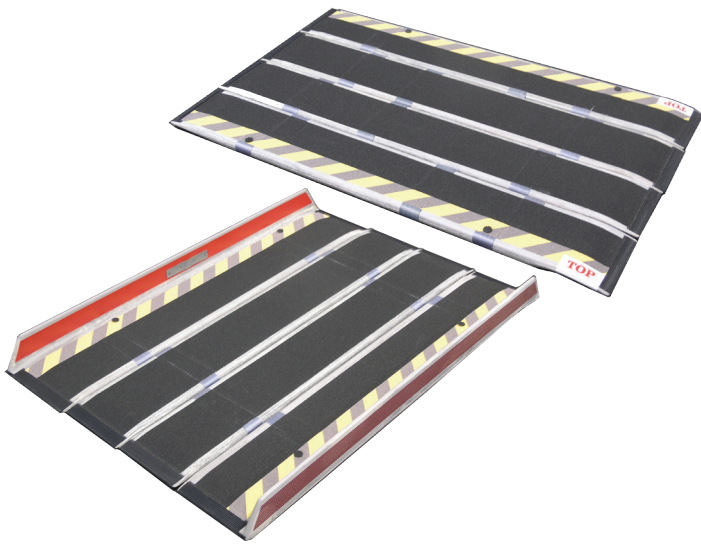

# Portable Ramps

DEPLOYED IN SECONDS

Invacare Portable Ramps are manufactured with a unique combination of uni-directional glass and carbon fibre materials to create an extremely strong and lightweight ramp suitable for a wide range of uses.

# Portable Ramps

- **Portable** - Invacare Portable Ramps can be quickly folded into a single compact unit - allowing for easy storage or transport in any vehicle or home environment
- **Lightweight** - Made from a unique combination of uni-directional glass and carbon fibre materials. Invacare Portable Ramps are very strong, yet light enough to be portable
- **Compact** - Multi-paneled design held together with a patented hinge system connected by webbing enabling Invacare Portable Ramps to fold with a concertina action, allowing for a much smaller width when folded
- **Safe** - Clearly marked and grip tape covered, Invacare Portable Ramps are also fitted with pads at the top and base. Invacare Portable Ramps provide a non-slip surface, for all weather conditions
- **Strong** - Invacare Portable Ramps are tested to AS/NZ Standards, up to 300kg!\* for security and peace of mind
- **Simple to use** - Invacare Portable Ramps require no assembly allowing the ramp to be deployed in seconds, and immediately ready for use!