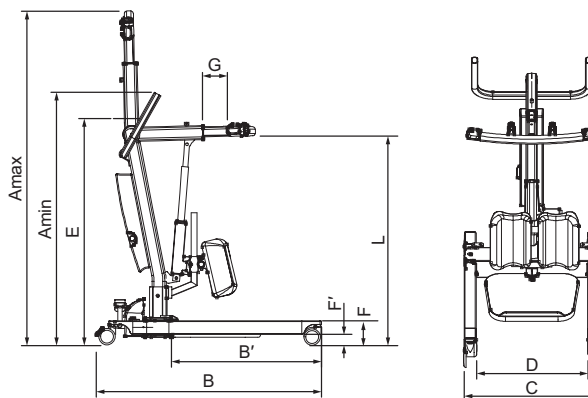

TAURUS200

Allegro LITE

A new generation light weight aluminium lifter evolved from the needs of the carer.

Allegro
CONCEPTS PTY LTD

PRODUCT DESCRIPTION

Aluminium Standing Aid Taurus 7201.

- Aluminium lift with a Safe Working Load (SWL) of 200kg
- Linak powered lifting function
- Foot pedal control for base width adjustment
- Equipped with 75mm front castors and 75mm lockable rear castors
- Soft Polyurethane (PU) knee pads provide comfort
- Knee pads are adjustable in width, height and angle
- Flip up footplate with non-slip rubber grip
- Easy access emergency stop button
- Electric and manual emergency lowering devices
- Anti-entrapment feature – lowering of boom stops on resistance

PU knee pads are water repellent and comfortable *

Boom length adjustment for patients of varying heights

Width adjustable PU knee pads *

Simple adjustment of base width with foot pedal

Height adjustable PU knee pads *

Rear castors with brakes for security

* Kneepads shown in alternate colour for clarity.

ITEM NO	MAX LOAD	L		A		B	B1	C	D	E	F	F1	G	NW	Turning Diameter
		MAX	MIN	MAX	MIN										
7201	200	140	89	145	93	98	65.7	59.5~89.5	49~79	100	11	5.5	0~12	30kg	106