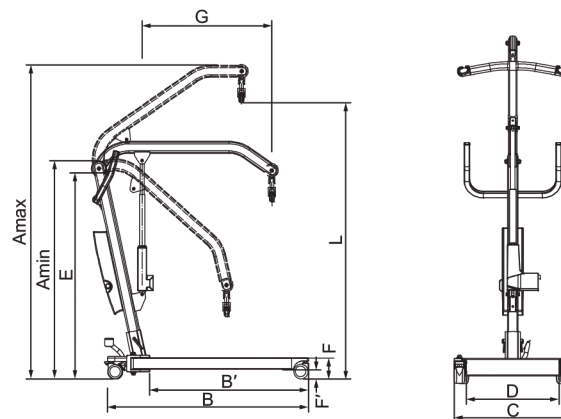

Allegro LITE

A new generation light weight aluminium lifter evolved from the needs of the carer.

Allegro LITE

Quick release mast

Rear castors with brakes for security

Simple adjustment of base width with foot pedal

Extra low 34cm lifting height to allow floor lifts

PRODUCT DESCRIPTION

Compact Aluminium lift Micros 7108.

- Aluminium lift with a Safe Working Load (SWL) of 130kg
- Linak powered lifting function
- Foot pedal control for base width adjustment
- Strong and comfortable handles for easy manoeuvring
- Equipped with 75mm front castors and 75mm lockable rear castors
- Jumbo Care diagnostic control and service monitor system
- Easy access emergency stop button
- Electric and manual emergency lowering devices
- Anti-entrapment feature – lowering of boom stops on resistance

ITEM NO	MAX LOAD	L		A		B	B1	C	D	E	F	F1	G	NW	Turning Radius
		MAX	MIN	MAX	MIN										
7108	130	151	30	173	103	104	82	57.6~94.2	47.4~84.2	94.5	11.2	5.4	89.5	31kg	117

* All measurements are shown in centimetres.