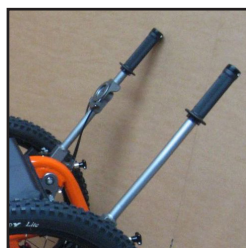

Mountain Trike Accessories

Adult Footplate Riser

Long Footplate

Tall Footplate Riser

Kids Footplate Riser

Ankle Harness

Antitip Brackets

150mm Taller Seat Back

100mm Taller Seat Back

Side Guard

Kids Seat Brackets

Flat Headrest - SOS

Curved Headrest - SOS

Lateral Supports

Poziform Harness

Armrest Pads Wide

Sports Rack

Multi Rack

Adventure Rack

Push Handle

Taller Push Handle

Extended Drive Levers

MT Evo Long Frame

Tannus Tyre Insert