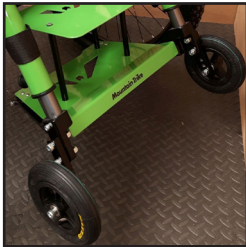

Mountain Trike Accessories

Adult Footplate Riser

Long Footplate

Tall Footplate Riser

Kids Footplate Riser

Ankle Harness

Antitip Brackets

150mm Taller Seat Back

100mm Taller Seat Back

Side Guard

Kids Seat Brackets

Flat Headrest - SOS

Curved Headrest - SOS

Lateral Supports

Poziform Harness

Armrest Pads Wide

Sports Rack

Multi Rack

Adventure Rack

Push Handle

Taller Push Handle

Extended Drive Levers

MT Evo Long Frame

Tannus Tyre Insert