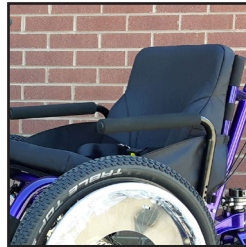

Mountain Trike Accessories

Adult Footplate Riser

Long Footplate

Tall Footplate Riser

Kids Footplate Riser

Ankle Harness

Antitip Brackets

150mm Taller Seat Back

100mm Taller Seat Back

Side Guard

Kids Seat Brackets

Flat Headrest - SOS

Curved Headrest - SOS

Lateral Supports

Poziform Harness

Armrest Pads Wide