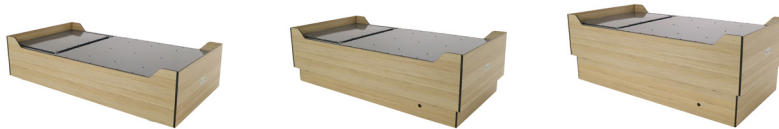

# SECURA 3

Patented Secura 3 Mental Health Bed

\*\*\* Pictured with optional back rest \*\*\*

# SECURA 3

\*\*\* Pictured with optional back rest \*\*\*

The Secura 3 is the ultimate safe and secure solution for your facility, eliminating access to the Patented bed mechanisms, with the bed surround maintaining the concealment in both, Hi and Low positions, the lower bed section sitting stationary with the bed. The sides of the bed are recessed to allow for nurses to kneel on the bed without the obstruction of a bed surround in the shin area. Secura 3 is the solution to your WHS concerns for the carers and cleaners.

## FEATURES

- Concealed castors

Embedded footboard control

Brake lever access

Natural Oak, 13mm Compact Laminate

Ironstone powdercoat

Lowered section for kneeling on bed

Head & footboard, lower than mattress height

## SPECIFICATIONS

Secura 3	Single	King Single
Overall dimensions (mm)	2030 x 930	2030 x 1100
Sleeping surface (mm)	2000 x 900	2000 x 1070
SWL (kg)	250	250
Low/high position (mm)	400/700	400/700
Product Codes	SEC3-S-010010	SEC3-KS-010010