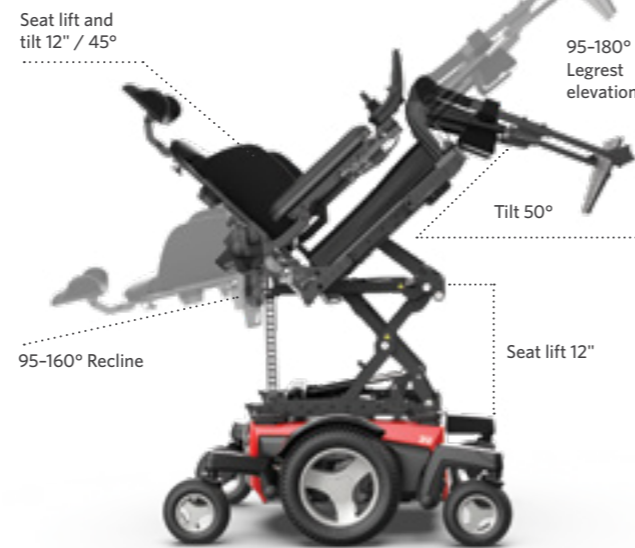

STANDARD POWER FUNCTIONS

Magic 360
GO YOUR OWN WAY

Please remember that your wheelchair has electric motors and must NOT be driven through water, into rivers, creeks or the sea. Check online for current version. The information and specifications contained in this brochure are correct and up-to-date at the time of printing and may be subject to change. ©Magic Mobility. Product of Australia.

Magic Mobility +61 3 8791 5600 Email enquiries@magicmobility.com.au

Explore with us www.magicmobility.com.au

Scan QR for agent locations

M360_ENG_02.2023_V06

TAILORED FOR YOUR LIFESTYLE

AUSTRALIAN MADE