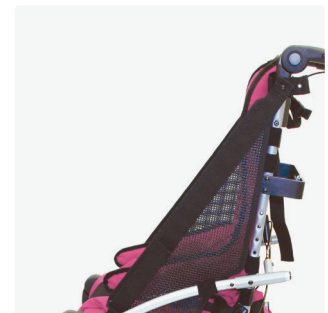

X-small: C902980
Small: C902981
Medium: C902982
Large: C902983

Solid/Mesh side panels

12: C902672/ C902680
14: C902652/ C902681
16: C903145/ C903146

For more accessories - visit our website

**Height adjustable
flip-up armrest**