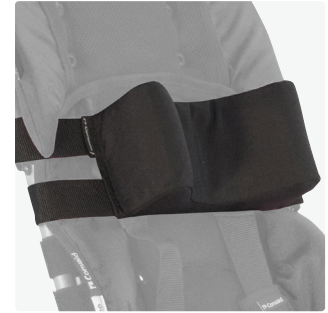

Accessories

Folding top with windows

CX10: C904736-xx
CX12: C904737-xx
CX14: C904738-xx
CX16: C904739-xx
CX18: C904740-xx

Rain cover

CX10-12: C904939
CX14: C904940
CX16-18: C905283

Headrest extension

Curved cordura
CX10: C903332-xx
CX12: C902863-xx
CX14: C900484-xx
CX16: C900138-xx
CX18: C902619-xx