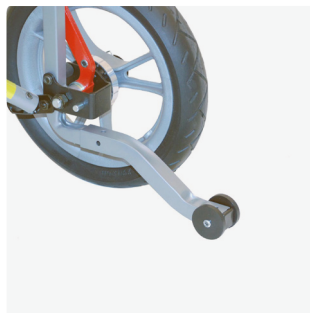

Cruiser & Cruiser Scout

The Cruiser features 30° of fixed tilt for improved postural control. Seat depth adjustment and self-tensioning seating for increased sitting tolerance, the durable and convenient Cruiser is the perfect solution for an adventurous family.

Lateral thigh support-abductor
with position/align cushion
EZ12: C900844
EZ14: C900330
EZ16: C901026
EZ18: C900389

Calf panel
C904580

Transport fittings
(Always together with Headrest Extension)
C997267

Foot positioners
Small (18-25 cm): C903415
Medium (20-28 cm): C903416
Large (23-30 cm): C903417

Angle adjustable footplates
EZ12/14: C903268
EZ16/18: C903269

Footplate securement strap
C903584

Anti-tip
EZ12-14: C900377
EZ16-18: C900378