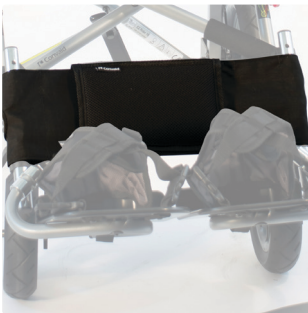

Calf panel
C904580