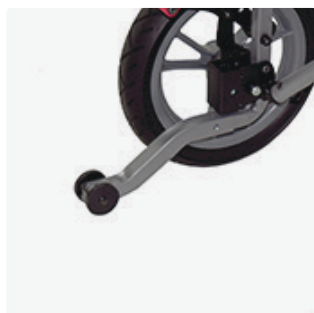

Angle adjustable footplates

CX10: C903445
 CX12-14: C903268
 CX16-18: C903269

Footplate securement strap

C903584

Under seat storage basket

CX10-12: C904046
 CX14-16: C904047
 CX18: C904048

Anti-tip

CX10-12: C904520
 CX14-16: C904540

User height
1000–1800 mm

Max user mass
114 kg

Environment
Indoor & outdoor

EZ Rider

The Convaid EZ Rider is a pediatric buggy with 10° fixed tilt. It is lightweight and has compact folding. The EZ Rider has a huge range of accessories to meet the need of each individual child.