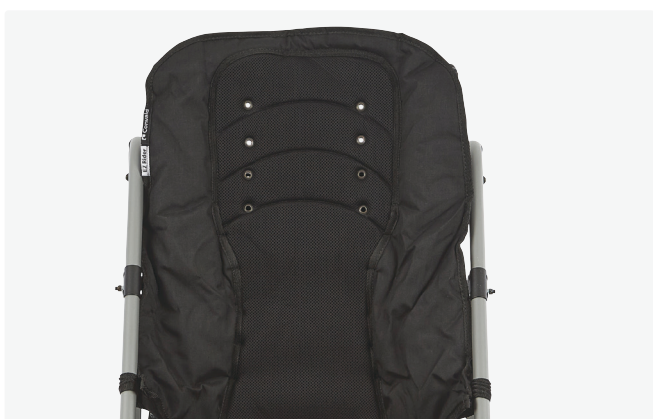

Cruiser & Cruiser Scout

The Cruiser features 30° of fixed tilt for improved postural control. Seat depth adjustment and self-tensioning seating for increased sitting tolerance, the durable and convenient Cruiser is the perfect solution for an adventurous family.

User height
1000–1800 mm

Max user mass
114 kg

Environment
Indoor & outdoor

EZ Rider

The Convaid EZ Rider is a pediatric buggy with 10° fixed tilt. It is lightweight and has compact folding. The EZ Rider has a huge range of accessories to meet the need of each individual child.

Highlights about EZ Rider

Customized growth capabilities

Adjustable seat depth extends chair life for a growing child.

10° fixed tilt

Provides upright posture to enhance functional positioning.

Upholstery & colours

Removable, washable Cordura available in various colours.

Foldable

The EZ Rider is folded quickly and fits into almost any car.

Standard

10° fixed tilt, removable height adjustable swing-away footplates, seat depth growth of 130 mm, cordura upholstery, Self-tension seat, closure bar, belt.