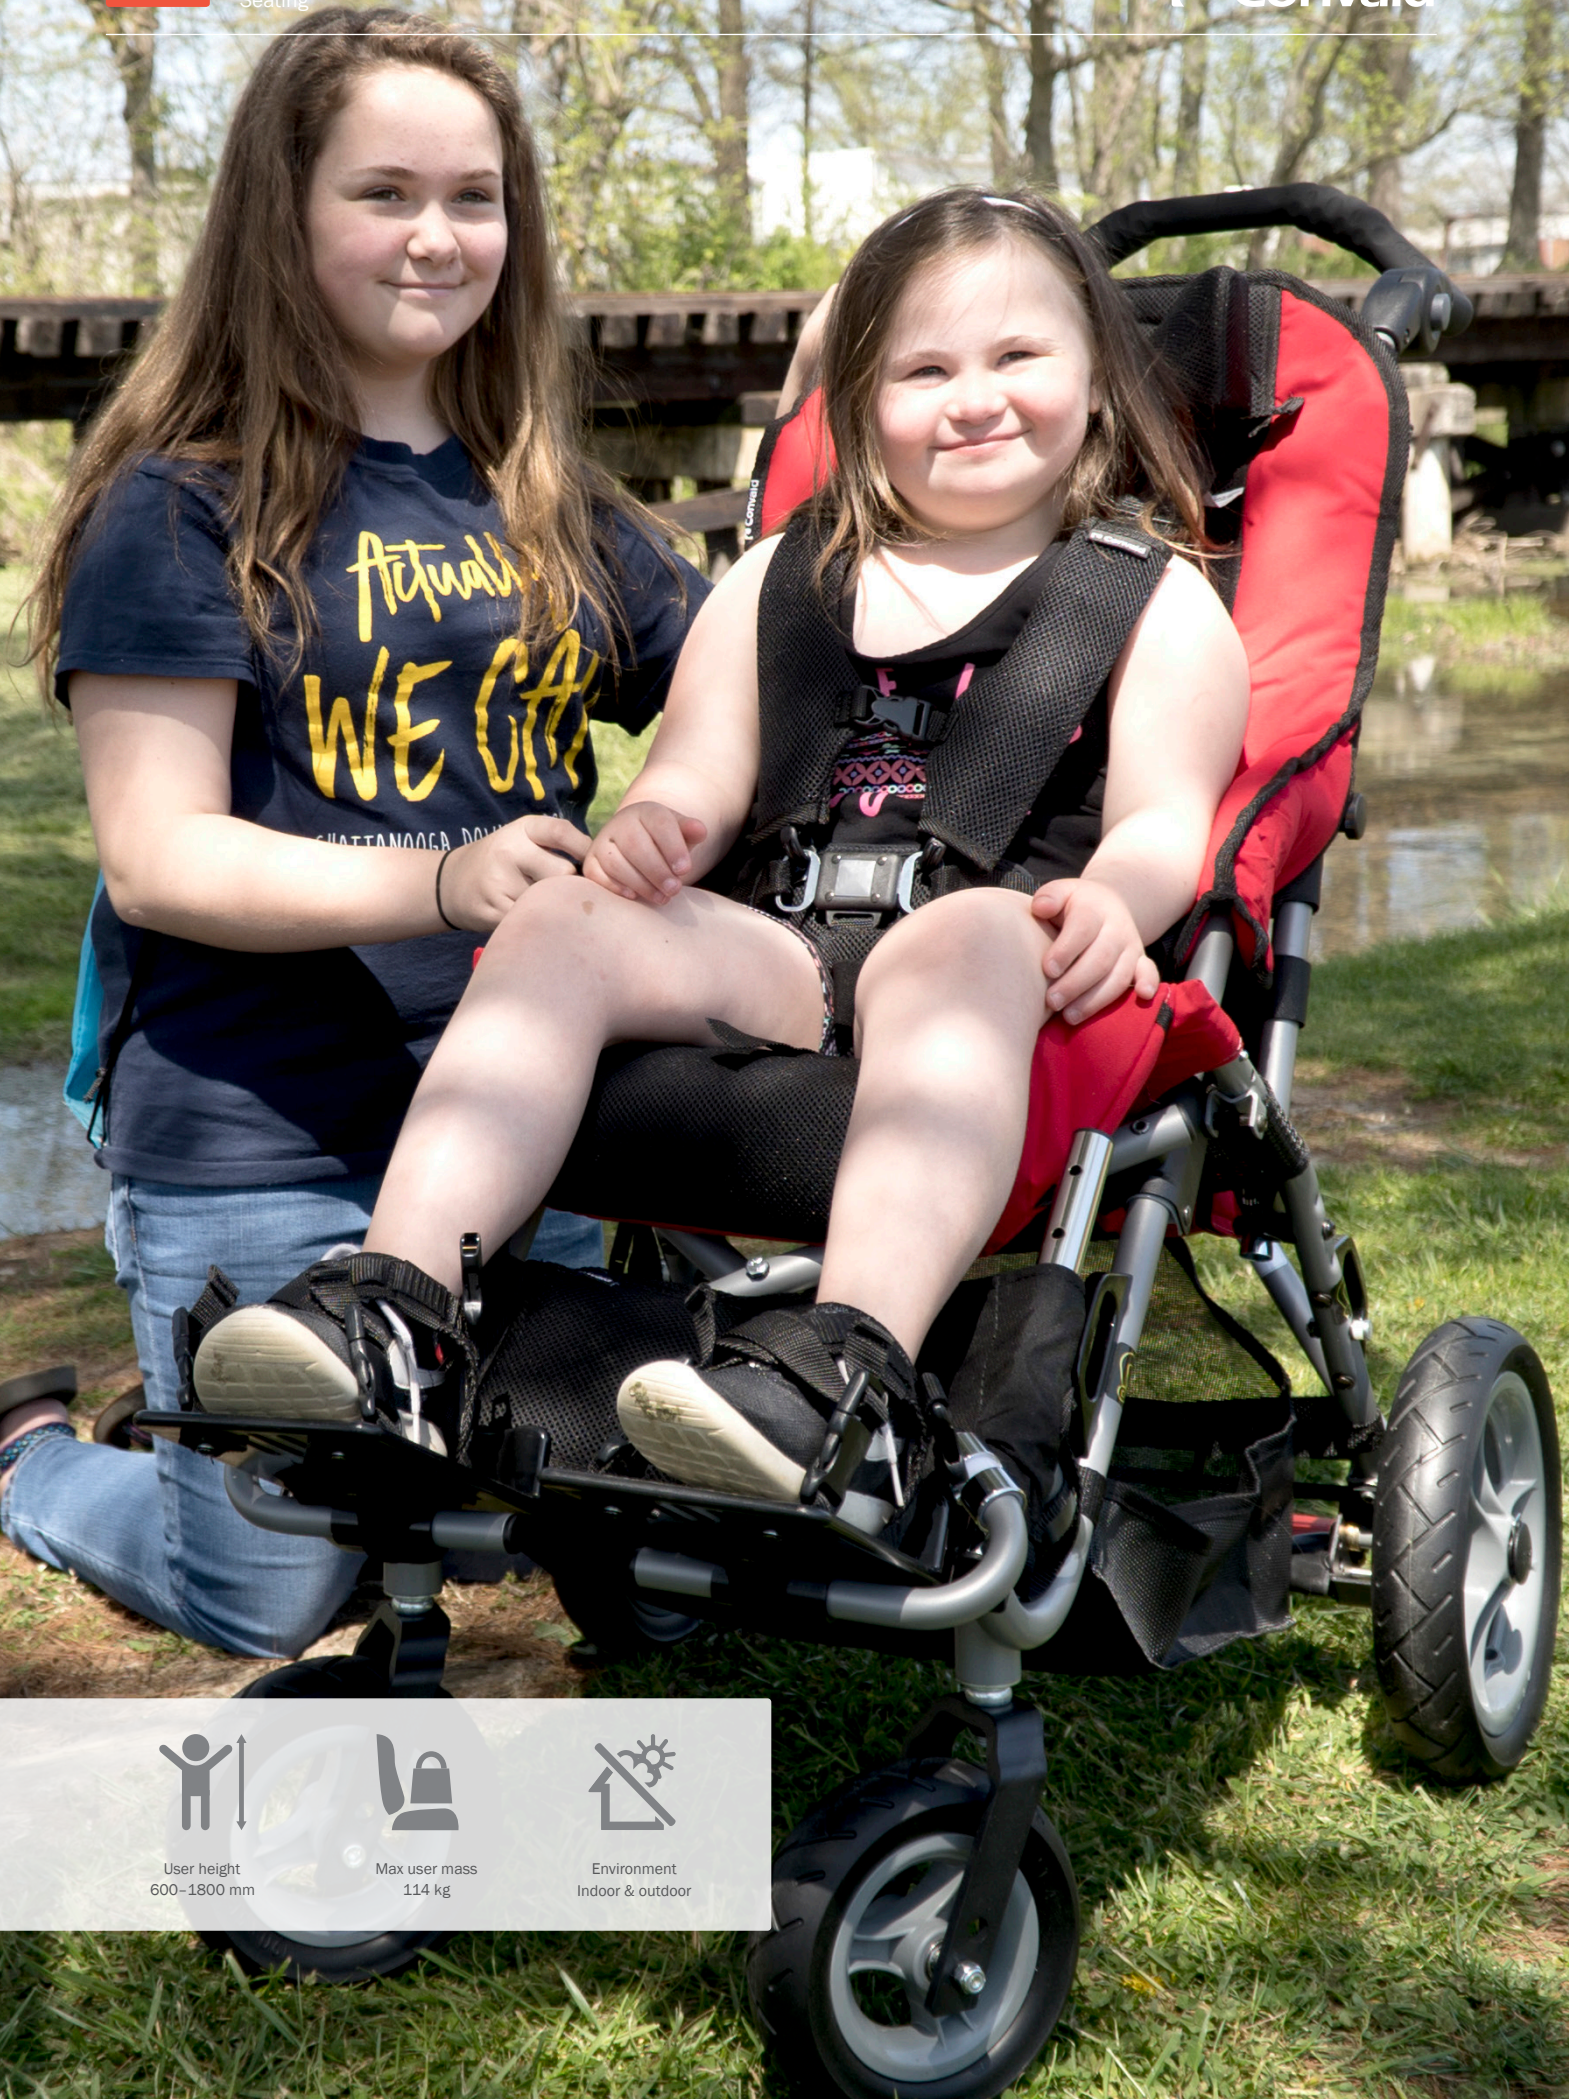

Convaid catalogue

Cruiser, EZ Rider & Rodeo

 **etac**[®]

Seating

Convaid

User height
600–1800 mm

Max user mass
114 kg

Environment
Indoor & outdoor

Cruiser & Cruiser Scout

The Cruiser features 30° of fixed tilt for improved postural control. Seat depth adjustment and self-tensioning seating for increased sitting tolerance, the durable and convenient Cruiser is the perfect solution for an adventurous family.

Highlights about Cruiser

Customized growth capabilities

Adjustable seat depth extends chair life for a growing child.

30° fixed tilt

Increased tilt angle improves postural control through upper body positioning.

Foldable

The Cruiser is folded quickly and fits into almost any car.

Self-Tensio®

Built in self-tensioning seating system increases sitting tolerance.

Standard, Cruiser

30° fixed tilt, removable height adjustable swing-away footplates, seat depth growth of 130 mm, cordura upholstery, Self-tension seat, 2-point positioning belt, closure Strap.