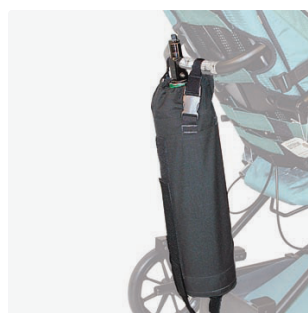

Oxygen tank bag

C902870