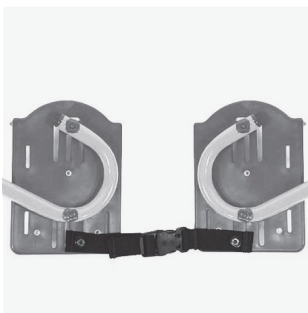

Lateral thigh support-abductor
with position/align cushion
EZ12: C900844
EZ14: C900330
EZ16: C901026
EZ18: C900389

Calf panel
C904580

Transport fittings
(Always together with Headrest Extension)
C997267

Foot positioners
Small (18-25 cm): C903415
Medium (20-28 cm): C903416
Large (23-30 cm): C903417

Angle adjustable footplates
EZ12/14: C903268
EZ16/18: C903269

Footplate securement strap
C903584

Anti-tip
EZ12-14: C900377
EZ16-18: C900378