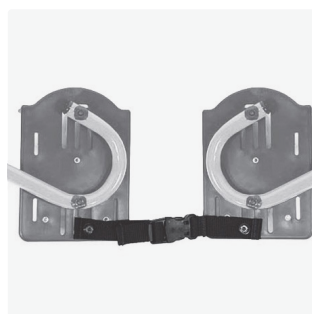

Calf panel

C904580

Transport fittings

(Always together with Headrest Extension)
 CX10-16: C997125
 CX18: C997141
 Scout model:
 CX12-16: C997219
 CX18: C997220

Saddle bag

C904094

Foot positioners

Small (18-25 cm): C903415
 Medium (20-28 cm): C903416
 Large (23-30 cm): C903417

Angle adjustable footplates

CX10: C903445
 CX12-14: C903268
 CX16-18: C903269

Footplate securement strap

C903584

Under seat storage basket

CX10-12: C904046
 CX14-16: C904047
 CX18: C904048

Anti-tip

CX10-12: C904520
 CX14-16: C904540