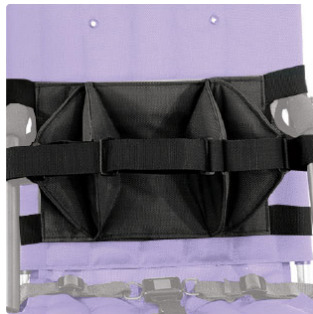

Cruiser & Cruiser Scout

The Cruiser features 30° of fixed tilt for improved postural control. Seat depth adjustment and self-tensioning seating for increased sitting tolerance, the durable and convenient Cruiser is the perfect solution for an adventurous family.

Further measurements at our website

Nice to know

EZ Rider is lightweight, portable and folds compactly. It is suitable for children in need of a functional upright seating position, where the focus is on allowing the child to be active and aware of the surroundings.

C903988
3-pt position belt required

3-pt positioning belt

C904017
With depth adjustment croth strap

Full support torso vest

EZ12: C900848
EZ14: C900338
EZ16: C901020
EZ18: C900387

Soft lateral support

Single
EZ12: C900846
EZ14: C900327
EZ16: C901018
EZ18: C900386

Reducer seat insert

Seat width 5 cm smaller
Seat depth 2,5 cm smaller
EZ12: C904211
EZ14-18: C904110

Height adjustable flip-up armrests

EZ12-14: C904523
EZ16-18: C904524

For more accessories - visit our website